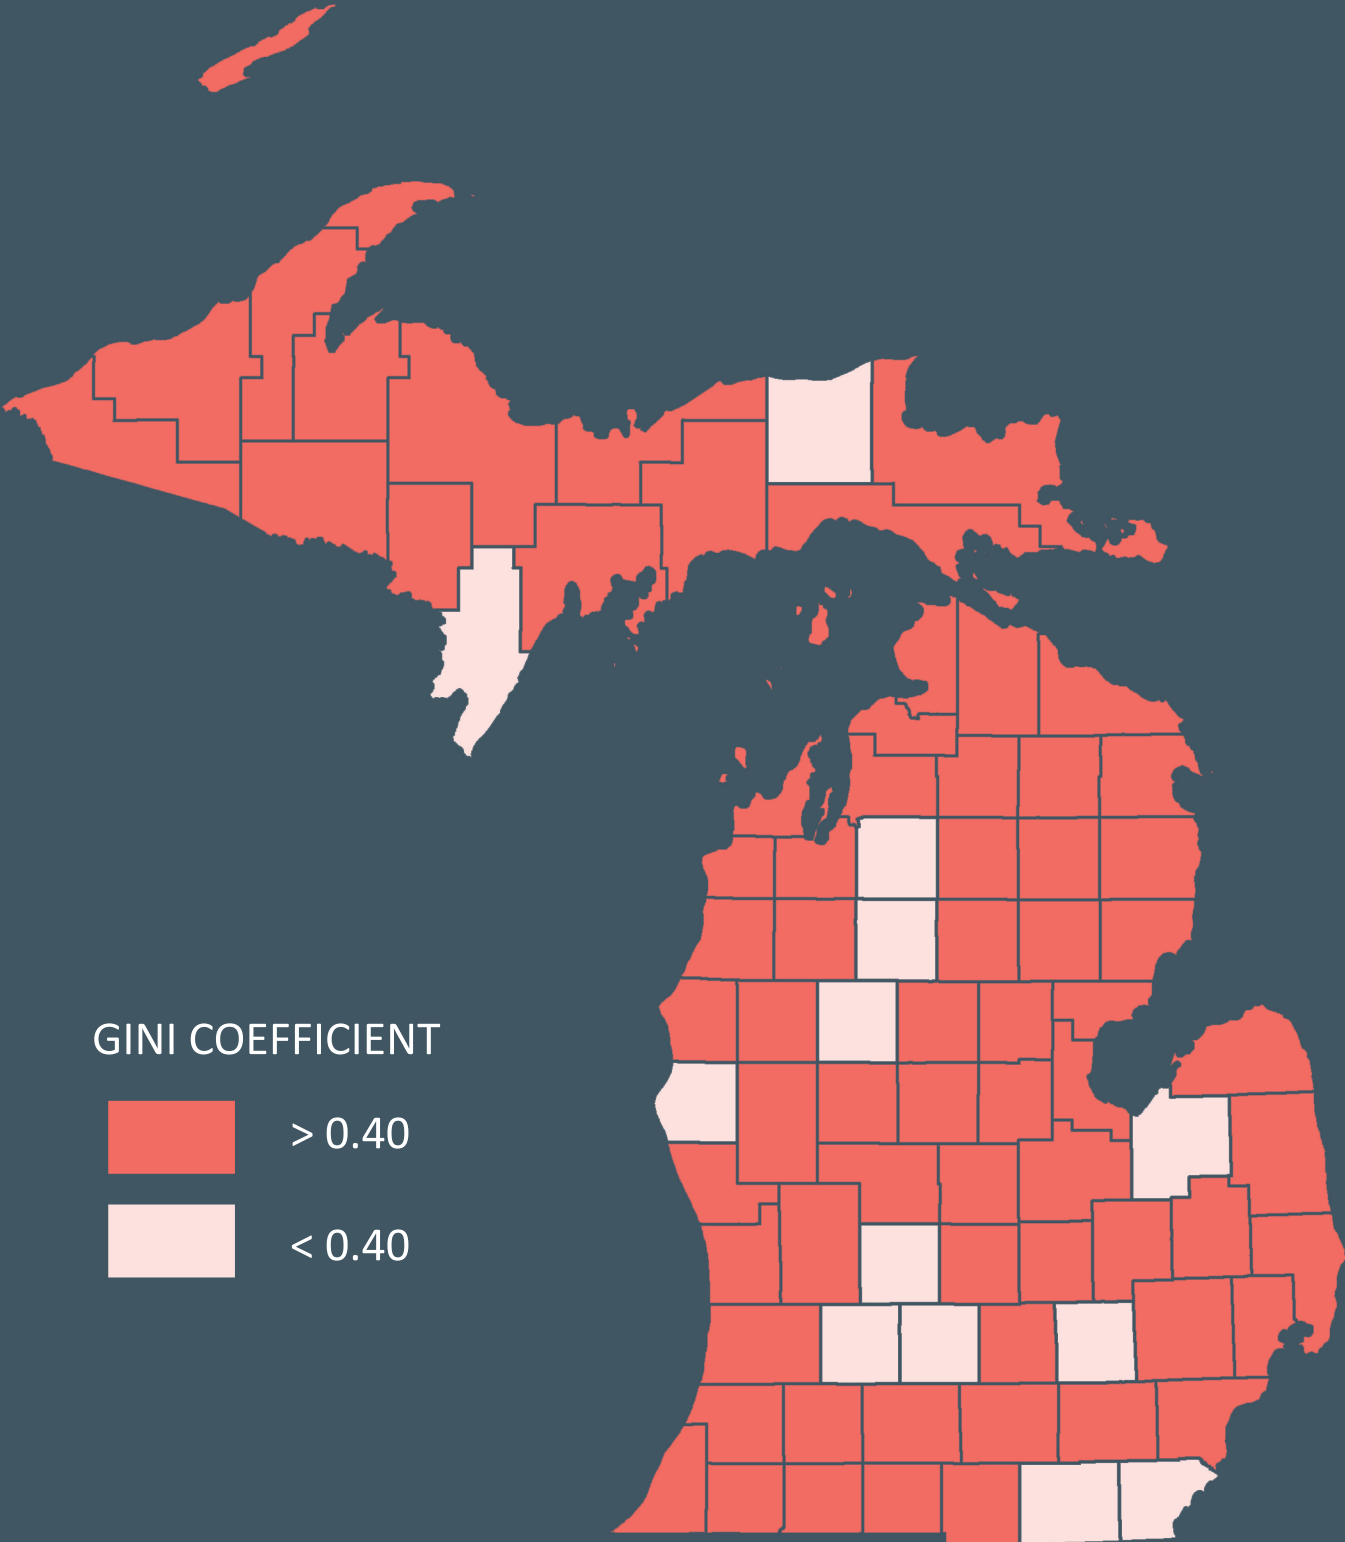

MICHIGAN COUNTIES WITH GREATER THAN 0.40 GINI COEFFICIENT

Source: U.S. Census Bureau, 5-Year American Community Survey, 2006-2010 & 2007-2011