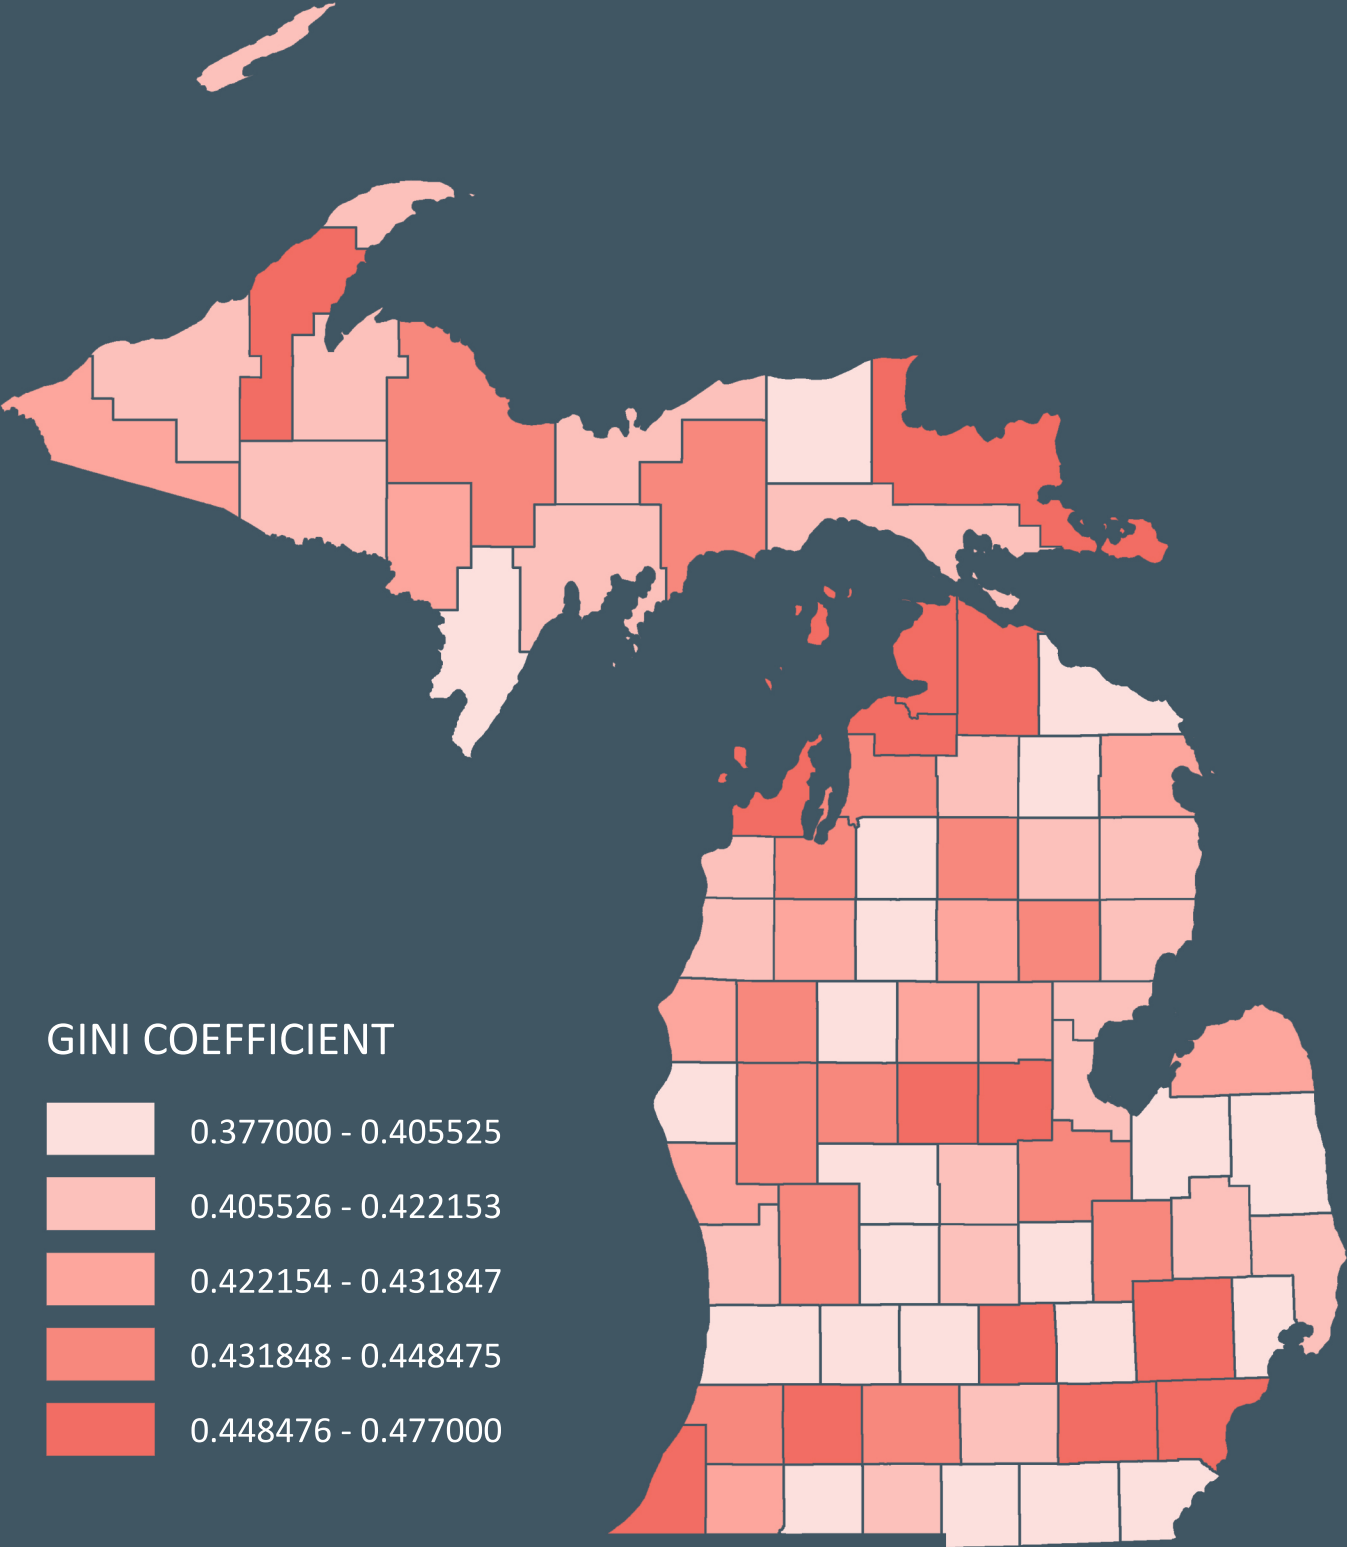

GINI COEFFICIENT OF MICHIGAN COUNTIES

Source: U.S. Census Bureau, 5-Year American Community Survey, 2006-2010 & 2007-2011